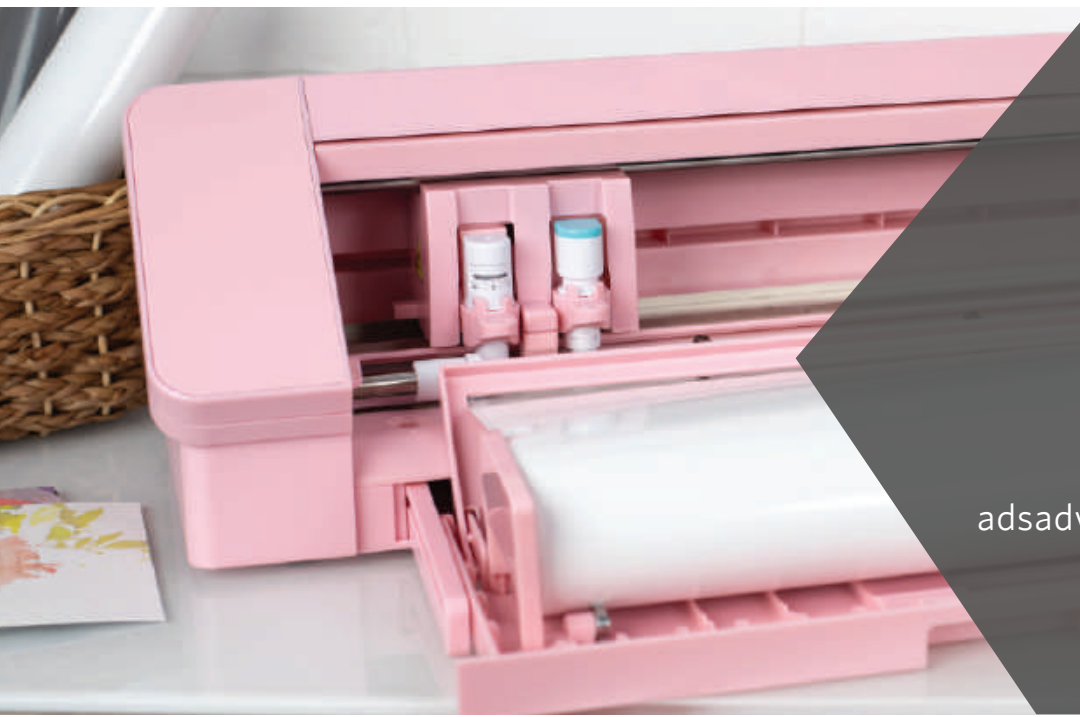

CAMEO 4

Ultimate DIY Machine

The Silhouette Cameo is our most versatile cutting machine. It cuts over 100 different materials, including paper, cardstock, vinyl, and fabric, up to 12 inches wide and 10 feet long.

TUCK IT AWAY WHEN YOU'RE DONE

PLACE AN ORDER

+971 4 280 64 10 

+971 4 280 64 70 

adsadver@emirates.net.ae 

ALL THE TECHNICAL DETAILS

Maximum Cutting Area	12 in. x 24 in. (30.5 cm x 61 cm) with a cutting mat 12 in. x 10 ft. (30.5 cm x 3m) with a lined media
Maximum Media Thickness	118.11 mils (3 mm)
Maximum Cutting Force	Carriage 1: 210 gf Carriage 2: 5 kg
USB Port	For reading and cutting saved files directly
Compatible Media Types	Vinyl, Heat transfer material, Cardstock, Photo paper, Corrugated paper, Chipboard, Fabric, and more
Interface	USB 2.0 high speed / Bluetooth®
Unit Dimensions	22.44 in. x 7.68 in. x 6.69 in. (57 cm x 19.5 cm x 17 cm)
Unit Weight	10 lbs 6.4 oz (4.7 kg)
Shipping Dimensions	25.2 in. x 11.34 in. x 8.78 in. (64 cm x 27.6 cm x 23.4 cm)
Shipping Weight	13 lbs 11.2 oz (6.2 kg)
Warranty	One year only on hardware
Power Cable	100–240 volts AC adapter
Cutting Blade	Silhouette AutoBlade 2 (for Cameo® 4)
USB Cable	High speed 2.0
12-inch Cutting Mat	12.75 in. x 13 in. (32.4 cm x 33 cm)
Digital Cutting Files (online)	100 exclusive cutting designs
Basic Design Subscription (online)	One-month basic subscription to the Silhouette Design Store
Silhouette Studio® (online)	Silhouette Studio® design software for Windows 7 and newer, and Mac OS X 9.5 and higher
Basic Instruction Guide (online)	