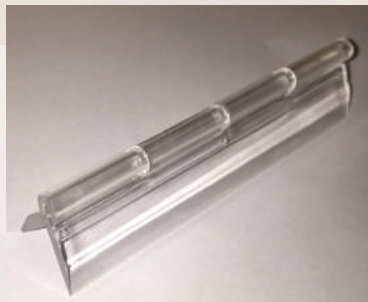

# ACRYLIC HINGES

**AH-25-30**  
Size (L x W) : 2.5cm x 3cm

**AH-31-38**  
Size (L x W) : 3cm x 3.8cm

**AH-45MM**  
Size (L x W) : 4.5cm x 3.8cm

**AH-65MM**  
Size (L x W) : 6.5cm x 4cm

**AH-100MM**  
Size (L x W) : 10cm x 4cm

**AH-150MM**  
Size (L x W) : 15cm x 4.5cm

**AH-200MM**  
Size (L x W) : 20cm x 4cm

**AH-300MM**  
Size (L x W) : 30cm x 4.5cm

# LOCK FOR ACRYLIC BOX

**AH-LOCK-1**  
Lock for Acrylic Box with Long Pins

**AH-LOCK-2**  
Lock for Acrylic Box with Short Pins